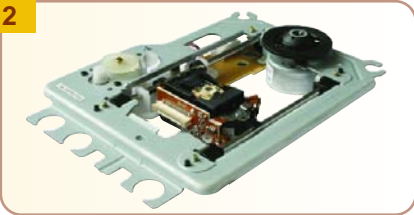

Optical Pick-Ups & Assemblies

Please Order By

Manufacture #	Brand	Photo	Pins	Type	Style	Dalbanni #	U.S.$	
							Price 1+	Min Price
RCTRH8112AFZZ	Sharp	15	6/8	CD	Lens Only	RCTRH8112AFZZ	13.95	30 7.95
RCTRH8147AFZZ	Sharp	20	6/5	CD	Lens Only	RCTRH8147AFZZ	29.97	30 18.50
RCTRH8151AFZZ	Sharp	21	5/8	CD	Lens Only	RCTRH8151AFZZ	14.50	50 9.00
RCTRH8173AF	Sharp	18	28	CD	Lens Only	RCTRH8173AF	14.09	30 8.75
RCTRH8148AFZZ	Sharp	1	16	CD	Mechanism	RCTRH8148AFZZ	15.50	30 9.00
SF90	Sanyo	22	6/6	DVD	Lens Only	SF90	20.13	30 12.50
SF90NA02(wire)	Sanyo	23	5/8	CD	Lens Only	SF90NA02	13.70	30 8.50
SF91	Sanyo	24	5/8	CD	Lens Only	SF91	16.95	50 10.50
SFC93AQ	Sanyo	16	18	CD	Lens Only	SFC93AQ	7.95	50 4.95
SFHD3	Sanyo	7	33	DVD	Lens Only	SFHD3	15.99	50 9.95
SFHD4	Sanyo	17	30	DVD	Lens Only	SFHD4	16.95	30 10.50
SFHD6	Sanyo	14	12	DVD	Lens Only	SFHD6	15.99	30 9.95
SFHD60	Sanyo	8	24	DVD	Lens Only	SFHD60	15.30	50 9.50
SFHD62	Sanyo	2	24	DVD	Mechanism	46-6050	19.17	30 11.90
SFHD62	Sanyo	9	24	DVD	Lens Only	SFHD62	17.71	30 11.90
SFHD66	Sanyo	10	26	DVD	Lens Only	SFHD66	19.25	30 11.95
SFHD7	Sanyo	11	30	DVD	Lens Only	SFHD7	72.74	20 57.00
SFL91	Sanyo	6	20	CD	Lens Only	SFL91	40.50	30 36.00
SFP100	Sanyo	13	13	CD	Lens Only	SFP100	10.88	100 6.75
SFP101N	Sanyo	19	16	CD	Lens Only	46-5630	11.75	50 6.95
SFP101	Sanyo	3	5/8	CD	Mechanism	SFP101	15.95	50 9.95
SFP101N	Sanyo	4	16	CD	Mechanism	46-5575	8.86	80 5.50
SFP101N	Sanyo	5	15	CD	Mechanism	46-5580	12.25	80 9.00
SFP151	Sanyo	12	16	CD	Lens Only	SFP151	7.97	50 4.95