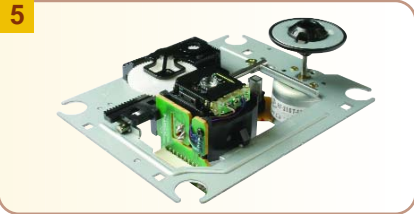

Optical Pick-Ups & Assemblies

Please Order By

Manufacture #	Brand	Photo	Pins	Type	Style	Dalbanni #	U.S.$	
							Price 1+	Min Price
RCTRH8112AFZZ	Sharp	15	6/8	CD	Lens Only	RCTRH8112AFZZ	13.95	30 7.95
RCTRH8147AFZZ	Sharp	20	6/5	CD	Lens Only	RCTRH8147AFZZ	29.97	30 18.50
RCTRH8151AFZZ	Sharp	21	5/8	CD	Lens Only	RCTRH8151AFZZ	14.50	50 9.00
RCTRH8173AF	Sharp	18	28	CD	Lens Only	RCTRH8173AF	14.09	30 8.75
RCTRH8148AFZZ	Sharp	1	16	CD	Mechanism	RCTRH8148AFZZ	15.50	30 9.00
SF90	Sanyo	22	6/6	DVD	Lens Only	SF90	20.13	30 12.50
SF90NA02(wire)	Sanyo	23	5/8	CD	Lens Only	SF90NA02	13.70	30 8.50
SF91	Sanyo	24	5/8	CD	Lens Only	SF91	16.95	50 10.50
SFC93AQ	Sanyo	16	18	CD	Lens Only	SFC93AQ	7.95	50 4.95
SFHD3	Sanyo	7	33	DVD	Lens Only	SFHD3	15.99	50 9.95
SFHD4	Sanyo	17	30	DVD	Lens Only	SFHD4	16.95	30 10.50
SFHD6	Sanyo	14	12	DVD	Lens Only	SFHD6	15.99	30 9.95
SFHD60	Sanyo	8	24	DVD	Lens Only	SFHD60	15.30	50 9.50
SFHD62	Sanyo	2	24	DVD	Mechanism	46-6050	19.17	30 11.90
SFHD62	Sanyo	9	24	DVD	Lens Only	SFHD62	17.71	30 11.90
SFHD66	Sanyo	10	26	DVD	Lens Only	SFHD66	19.25	30 11.95
SFHD7	Sanyo	11	30	DVD	Lens Only	SFHD7	72.74	20 57.00
SFL91	Sanyo	6	20	CD	Lens Only	SFL91	40.50	30 36.00
SFP100	Sanyo	13	13	CD	Lens Only	SFP100	10.88	100 6.75
SFP101N	Sanyo	19	16	CD	Lens Only	46-5630	11.75	50 6.95
SFP101	Sanyo	3	5/8	CD	Mechanism	SFP101	15.95	50 9.95
SFP101N	Sanyo	4	16	CD	Mechanism	46-5575	8.86	80 5.50
SFP101N	Sanyo	5	15	CD	Mechanism	46-5580	12.25	80 9.00
SFP151	Sanyo	12	16	CD	Lens Only	SFP151	7.97	50 4.95