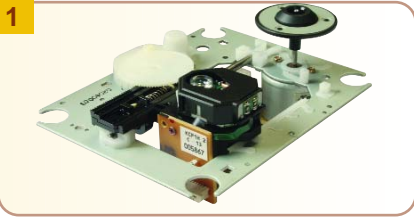

Optical Pick-Ups & Assemblies

Please Order By

Manufacture #	Brand	Photo	Pins	Type	Style	Dalbanni #	U.S.$	
							Price 1+	Min Price
RCTRH8112AFZZ	Sharp	15	6/8	CD	Lens Only	RCTRH8112AFZZ	13.95	30 7.95
RCTRH8147AFZZ	Sharp	20	6/5	CD	Lens Only	RCTRH8147AFZZ	29.97	30 18.50
RCTRH8151AFZZ	Sharp	21	5/8	CD	Lens Only	RCTRH8151AFZZ	14.50	50 9.00
RCTRH8173AF	Sharp	18	28	CD	Lens Only	RCTRH8173AF	14.09	30 8.75
RCTRH8148AFZZ	Sharp	1	16	CD	Mechanism	RCTRH8148AFZZ	15.50	30 9.00
SF90	Sanyo	22	6/6	DVD	Lens Only	SF90	20.13	30 12.50
SF90NA02(wire)	Sanyo	23	5/8	CD	Lens Only	SF90NA02	13.70	30 8.50
SF91	Sanyo	24	5/8	CD	Lens Only	SF91	16.95	50 10.50
SFC93AQ	Sanyo	16	18	CD	Lens Only	SFC93AQ	7.95	50 4.95
SFHD3	Sanyo	7	33	DVD	Lens Only	SFHD3	15.99	50 9.95
SFHD4	Sanyo	17	30	DVD	Lens Only	SFHD4	16.95	30 10.50
SFHD6	Sanyo	14	12	DVD	Lens Only	SFHD6	15.99	30 9.95
SFHD60	Sanyo	8	24	DVD	Lens Only	SFHD60	15.30	50 9.50
SFHD62	Sanyo	2	24	DVD	Mechanism	46-6050	19.17	30 11.90
SFHD62	Sanyo	9	24	DVD	Lens Only	SFHD62	17.71	30 11.90
SFHD66	Sanyo	10	26	DVD	Lens Only	SFHD66	19.25	30 11.95
SFHD7	Sanyo	11	30	DVD	Lens Only	SFHD7	72.74	20 57.00
SFL91	Sanyo	6	20	CD	Lens Only	SFL91	40.50	30 36.00
SFP100	Sanyo	13	13	CD	Lens Only	SFP100	10.88	100 6.75
SFP101N	Sanyo	19	16	CD	Lens Only	46-5630	11.75	50 6.95
SFP101	Sanyo	3	5/8	CD	Mechanism	SFP101	15.95	50 9.95
SFP101N	Sanyo	4	16	CD	Mechanism	46-5575	8.86	80 5.50
SFP101N	Sanyo	5	15	CD	Mechanism	46-5580	12.25	80 9.00
SFP151	Sanyo	12	16	CD	Lens Only	SFP151	7.97	50 4.95