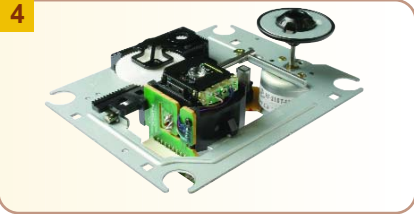

Optical Pick-Ups & Assemblies

Please Order By

Manufacture #	Brand	Photo	Pins	Type	Style	Dalbanni #	U.S.$	
							Price 1+	Min Price
RCTRH8112AFZZ	Sharp	15	6/8	CD	Lens Only	RCTRH8112AFZZ	13.95	30 7.95
RCTRH8147AFZZ	Sharp	20	6/5	CD	Lens Only	RCTRH8147AFZZ	29.97	30 18.50
RCTRH8151AFZZ	Sharp	21	5/8	CD	Lens Only	RCTRH8151AFZZ	14.50	50 9.00
RCTRH8173AF	Sharp	18	28	CD	Lens Only	RCTRH8173AF	14.09	30 8.75
RCTRH8148AFZZ	Sharp	1	16	CD	Mechanism	RCTRH8148AFZZ	15.50	30 9.00
SF90	Sanyo	22	6/6	DVD	Lens Only	SF90	20.13	30 12.50
SF90NA02(wire)	Sanyo	23	5/8	CD	Lens Only	SF90NA02	13.70	30 8.50
SF91	Sanyo	24	5/8	CD	Lens Only	SF91	16.95	50 10.50
SFC93AQ	Sanyo	16	18	CD	Lens Only	SFC93AQ	7.95	50 4.95
SFHD3	Sanyo	7	33	DVD	Lens Only	SFHD3	15.99	50 9.95
SFHD4	Sanyo	17	30	DVD	Lens Only	SFHD4	16.95	30 10.50
SFHD6	Sanyo	14	12	DVD	Lens Only	SFHD6	15.99	30 9.95
SFHD60	Sanyo	8	24	DVD	Lens Only	SFHD60	15.30	50 9.50
SFHD62	Sanyo	2	24	DVD	Mechanism	46-6050	19.17	30 11.90
SFHD62	Sanyo	9	24	DVD	Lens Only	SFHD62	17.71	30 11.90
SFHD66	Sanyo	10	26	DVD	Lens Only	SFHD66	19.25	30 11.95
SFHD7	Sanyo	11	30	DVD	Lens Only	SFHD7	72.74	20 57.00
SFL91	Sanyo	6	20	CD	Lens Only	SFL91	40.50	30 36.00
SFP100	Sanyo	13	13	CD	Lens Only	SFP100	10.88	100 6.75
SFP101N	Sanyo	19	16	CD	Lens Only	46-5630	11.75	50 6.95
SFP101	Sanyo	3	5/8	CD	Mechanism	SFP101	15.95	50 9.95
SFP101N	Sanyo	4	16	CD	Mechanism	46-5575	8.86	80 5.50
SFP101N	Sanyo	5	15	CD	Mechanism	46-5580	12.25	80 9.00
SFP151	Sanyo	12	16	CD	Lens Only	SFP151	7.97	50 4.95